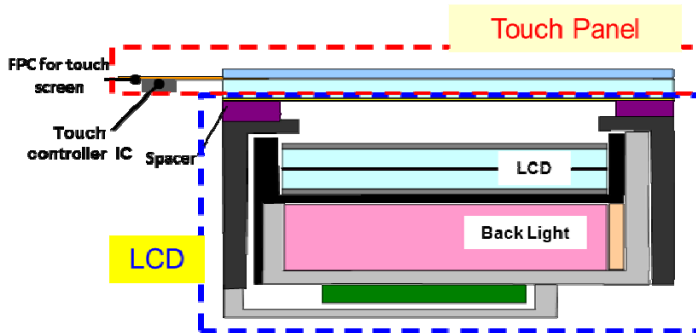

By adding a fractional amount of thickness to the LCD module Kyocera eliminates a full touch screen panel over the display surface, resulting in a thin and lightweight structure. Additionally, by eliminating a touch substrate layer, it eliminates interior optical reflections and improves visibility.

The touch controller is mounted on the display Printed Circuit Board (PCB), allowing the touch controller to be packaged with the LCD circuit inside the display shield case. This greatly reduces the impact of external analog signal noise to the touch controller.

Fig. 1 Typical touch panel attachment

Fig. 2: On-Cell Touch Technology

On-Cell Touch technology also reduces the cost and simplifies the supply chain by eliminating the need for a separate PCAP sensor and assembly and test requirements of current solutions.

We are able to offer a total solution to our customers by combining a best-in-class TFT LCD with the most advanced PCAP touch technology.

Products:

Size	Display feature	Other features
7.0" WVGA	500nits, AWV, LVDS, CCC	On-Cell Touch
7.0" WVGA	500nits, AWV, LVDS, CCC	On-Cell Touch, Optically bonded cover glass
12.1" WXGA	500nits, AWV, LVDS, CCC	On-Cell Touch, Optically bonded cover Glass
12.1" WXGA	1500nits, AWV, LVDS, CCC	On-Cell Touch, Optically bonded cover Glass