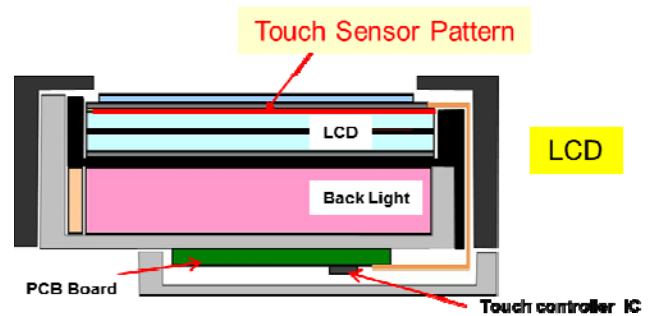

By adding a fractional amount of thickness to the LCD module Kyocera eliminates a full touch screen panel over the display surface, resulting in a thin and lightweight structure. Additionally, by eliminating a touch substrate layer, it eliminates interior optical reflections and improves visibility.

The touch controller is mounted on the display Printed Circuit Board (PCB), allowing the touch controller to be packaged with the LCD circuit inside the display shield case. This greatly reduces the impact of external analog signal noise to the touch controller.

Fig. 1 Typical touch panel attachment

Fig. 2: On-Cell Touch Technology

On-Cell Touch technology also reduces the cost and simplifies the supply chain by eliminating the need for a separate PCAP sensor and assembly and test requirements of current solutions.

We are able to offer a total solution to our customers by combining a best-in-class TFT LCD with the most advanced PCAP touch technology.

Products:

Size	Display feature	Other features
7.0" WVGA	500nits, AWV, LVDS, CCC	On-Cell Touch
7.0" WVGA	500nits, AWV, LVDS, CCC	On-Cell Touch, Optically bonded cover glass
12.1" WXGA	500nits, AWV, LVDS, CCC	On-Cell Touch, Optically bonded cover Glass
12.1" WXGA	1500nits, AWV, LVDS, CCC	On-Cell Touch, Optically bonded cover Glass