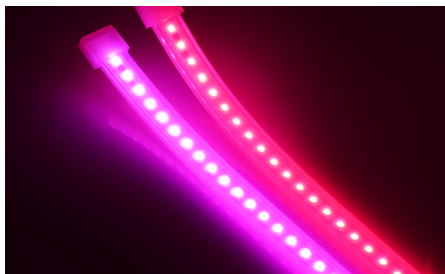

Flexible LED Strips and Rope Lights

American Bright makes adding light to any indoor or outdoor applications easy with flexible IP-rated rope and strip lights. Offered in IP20, IP65, IP68, each light strip is available in variable lengths and colors. All of our LED rope lights can be customized to meet your specific requirements.

Smart RGB addressable
Rope Light Solutions

Smart RGB+IC LED light source allows for a wide range of applications. The controller and RGB chip in one package allows each LED to be addressed individually. Additional adaptability is gained with waterproof coating options of IP20, IP65 and IP68. RGB+IC addressable UL-listed solutions include both rope and strip lights. Select from either 5V DC, 12V DC or 24V DC. Addressable LEDs have a wide viewing angle of 120°/90° which enhances the richness and colorful view that RGB LEDs provide. Operating temperature extends from -20°C to +80°C.

NEW! 5mm Available in colors

American Bright has introduced a new option to its comprehensive line of flexible rope lighting with the AB-FH series of 5mm diffused side-emitting light. Its sleek profile and IP68 rating makes adding light to almost any indoor and outdoor application now possible. The 12V DC or 24V DC offer color options of white (warm, neutral or cool), green, blue, red, amber, RGB or RGB+IC. UL-listed, 12V DC lengths from .98 up to 197 inches. 24V DC lengths from 1.97 inches up to 394 inches. Lead length on both voltage options is 12 inches. Operating temperature is -20°C to 80°C and the silicon flexible housing material will not yellow due to UV exposure.