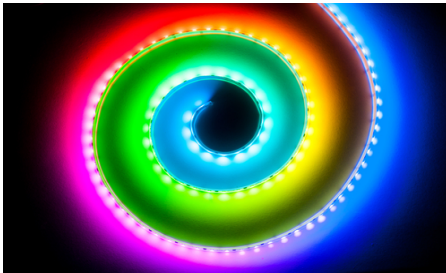

Flexible LED Strips and Rope Lights

American Bright makes adding light to any indoor or outdoor applications easy with flexible IP-rated rope and strip lights. Offered in IP20, IP65, IP68, each light strip is available in variable lengths and colors. All of our LED rope lights can be customized to meet your specific requirements.

Smart RGB addressable
Rope Light Solutions

Smart RGB+IC LED light source allows for a wide range of applications. The controller and RGB chip in one package allows each LED to be addressed individually. Additional adaptability is gained with waterproof coating options of IP20, IP65 and IP68. RGB+IC addressable UL-listed solutions include both rope and strip lights. Select from either 5V DC, 12V DC or 24V DC. Addressable LEDs have a wide viewing angle of 120°/90° which enhances the richness and colorful view that RGB LEDs provide. Operating temperature extends from -20°C to +80°C.

NEW! 5mm Available in colors

American Bright has introduced a new option to its comprehensive line of flexible rope lighting with the AB-FH series of 5mm diffused side-emitting light. Its sleek profile and IP68 rating makes adding light to almost any indoor and outdoor application now possible. The 12V DC or 24V DC offer color options of white (warm, neutral or cool), green, blue, red, amber, RGB or RGB+IC. UL-listed, 12V DC lengths from .98 up to 197 inches. 24V DC lengths from 1.97 inches up to 394 inches. Lead length on both voltage options is 12 inches. Operating temperature is -20°C to 80°C and the silicon flexible housing material will not yellow due to UV exposure.