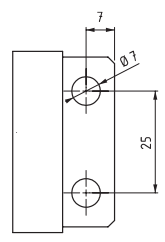

995

CONCEALED HINGE

Fixed by clips

- Remove the door by just removing the pin
- Suitable for heavy-duty applications
- Suitable for 24.5 mm bend door cabinets

MATERIAL

BODY: Stainless Steel (AISI 304)
PIN: Stainless Steel (AISI 303)

Middle Parts

MP :1
Circle

MP :2
Slot

For other materials please check: page 322

PRODUCT CODE