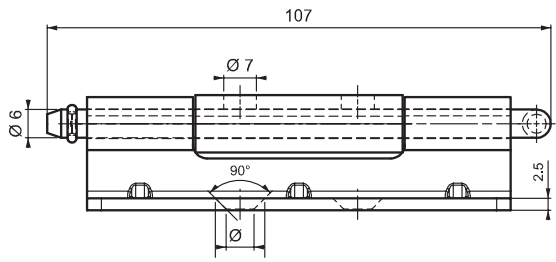

995

CONCEALED HINGE

Fixed by clips

- Remove the door by just removing the pin
- Suitable for heavy-duty applications
- Suitable for 24.5 mm bend door cabinets

MATERIAL

BODY: Stainless Steel (AISI 304)
PIN: Stainless Steel (AISI 303)

Middle Parts

MP :1
Circle

MP :2
Slot

For other materials please check: page 322

PRODUCT CODE