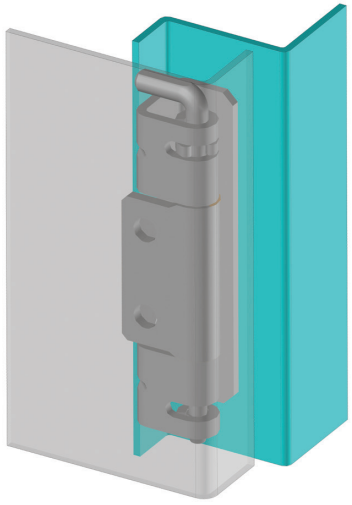

995

CONCEALED HINGE

Fixed by clips

- Remove the door by just removing the pin
- Suitable for heavy-duty applications
- Suitable for 24.5 mm bend door cabinets

MATERIAL

BODY: Stainless Steel (AISI 304)
PIN: Stainless Steel (AISI 303)

Middle Parts

MP :1
Circle

MP :2
Slot

For other materials please check: page 322

PRODUCT CODE