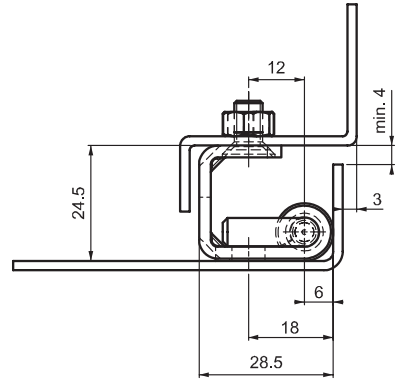

995

CONCEALED HINGE

Fixed by clips

- Remove the door by just removing the pin
- Suitable for heavy-duty applications
- Suitable for 24.5 mm bend door cabinets

MATERIAL

BODY: Stainless Steel (AISI 304)
PIN: Stainless Steel (AISI 303)

Middle Parts

MP :1
Circle

MP :2
Slot

For other materials please check: page 322

PRODUCT CODE