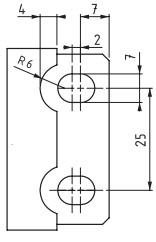

995

CONCEALED HINGE

Fixed by clips

- Remove the door by just removing the pin
- Suitable for heavy-duty applications
- Suitable for 24.5 mm bend door cabinets

MATERIAL

BODY: Stainless Steel (AISI 304)
PIN: Stainless Steel (AISI 303)

Middle Parts

MP :1
Circle

MP :2
Slot

For other materials please check: page 322

PRODUCT CODE