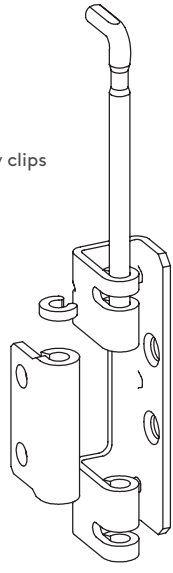

995

CONCEALED HINGE

Fixed by clips

- Remove the door by just removing the pin
- Suitable for heavy-duty applications
- Suitable for 24.5 mm bend door cabinets

MATERIAL

BODY: Stainless Steel (AISI 304)
PIN: Stainless Steel (AISI 303)

Middle Parts

MP :1
Circle

MP :2
Slot

For other materials please check: page 322

PRODUCT CODE