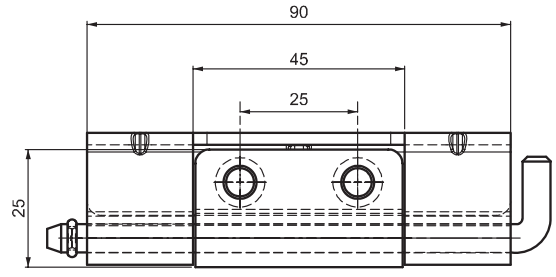

995

CONCEALED HINGE

Fixed by clips

- Remove the door by just removing the pin
- Suitable for heavy-duty applications
- Suitable for 24.5 mm bend door cabinets

MATERIAL

BODY: Stainless Steel (AISI 304)
PIN: Stainless Steel (AISI 303)

Middle Parts

MP :1
Circle

MP :2
Slot

For other materials please check: page 322

PRODUCT CODE